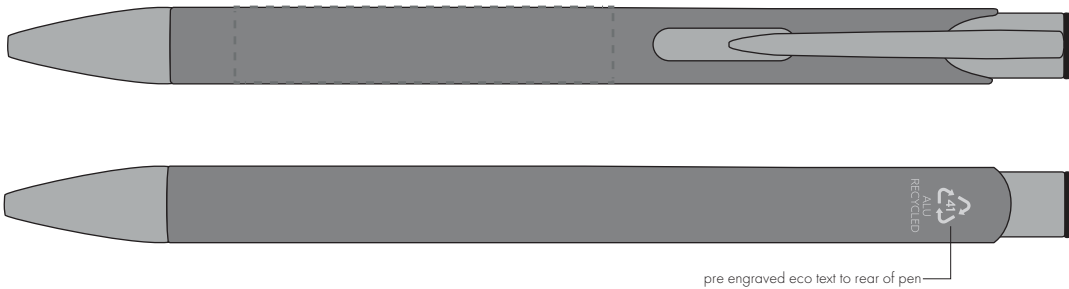

Your Ref:	Quantity:	Product Code: TPC982001
Our Ref:	Version: 1	Product Colour: GREY

PRINTING CONCERNS:

We stock this item in the following colours

**PANTONE REFERENCE(S)**

● Engrave

ARTWORK SCALE 100%

ARTWORK SCALE 100%
Flat Engrave Area:
50mm x 10mm

Product Image for visualisation
- colours may vary

The dashed line is to demonstrate print area and will not appear on your printed item

PLEASE NOTE:

- All colours including print and product are for visual purposes only and should not be regarded as the actual colour of the product and print.
- Some products may vary from batch to batch and may differ from previous orders.
- The colour and texture of a product can also have an effect on the final print colour.
- By approving this order we accept that you understand these terms.